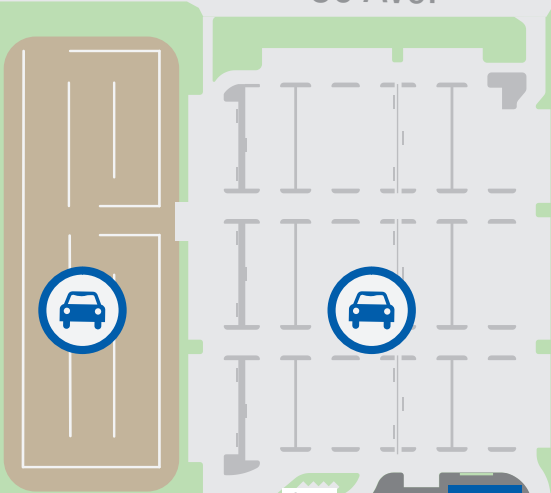

80 Ave.

PARKING MAP

7888 200 ST, LANGLEY, BC V2Y 3J4

LANGLEY EVENTS CENTRE INCLUDES:
ARENA, BANQUET HALL, MEETING ROOMS A / B / C
& WEST/CENTRE/EAST GYMS

BUILDING B INCLUDES:
FIELDHOUSE, NORTH / SOUTH GYMS

 **NEW Parking**
Over 200 new stalls

 **Parking**
First come, first serve

200 St.

202A St.

WILLOUGHBY COMMUNITY PARK

R.E. MOUNTAIN SECONDARY SCHOOL